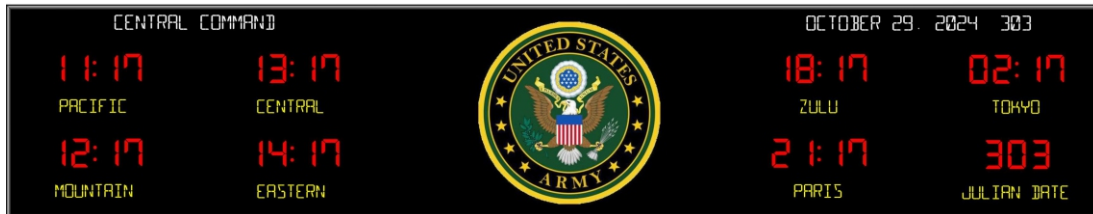

Retro Font

Features (Continued) :

- Google Earth can be scheduled to display world images either periodically, at specific times or days of the week, for any specified duration.
- Active analog clocks for each time zone are located at the top of the map.
- The live World Map can be inter-mingled with hundreds of included NASA Earth and Space videos at regular intervals using the internal media scheduler.
- The ability to play up to six videos on the moving map with Picture-in-Picture (PIP). These are setup to play through the program schedule software.
- Message Tickers can display news and information network feeds as well as local or network text files. Up to four message tickers are supported.
- No network connection is required. SCIF models are available for secure locations.
- Custom graphics may be displayed.
- A wireless or wired touch pad keyboard is included for configuration of maps, schedules and media. (Wired keyboard included for SCIF Models)
- Included are images of Earth from the International Space Station, images of near and deep space using the Hubble and James Webb telescopes and hundreds of scenic outdoor videos.
- Custom videos may be added using the multimedia player USB socket located at the left side of the time zone display.
- Fully automatic playback - The HD multimedia player will find and play media files on its own without any user input. Videos continuously loop and repeat.
- Most common multimedia formats supported

Specifications:

Time Accuracy	+/- 1 Second over 20 years
Monitor(s)	Three 32" (diagonal) Commercial, Energy Star Rated
Maximum time zones available	96 zones can be displayed through page flipping zones
Number of configurations	Unlimited, includes many templates
Scheduling Software	Included
Active World map	Included
Media player	Included
Long Duration Timer	Included
Illumination	LED
Infrared Remote (IR)	Included - supports page flipping
Google Earth	Included (Wi-Fi Only)
Use in Classified Areas	SCIF model only
Interface - Wi-Fi	Wireless keyboard with touch pad
Interface - SCIF	Wired keyboard with touch pad
Operating Voltage	90-265 volts AC
Weight	87 lbs.
Dimensions	17.5"H x 85.5"W x 3.25"D

Email: sales@brgproducts.com
Web Site: <https://www.brgprecision.com>

Copyright 2025, BRG Precision Products, All rights reserved,
HD32X3C25 Spec Sheet Rev. 1.6 04.17.2025

600 N River Street • Derby, Kansas 67037
800-295-0220 • 316-788-2000
Fax: 316-788-7080