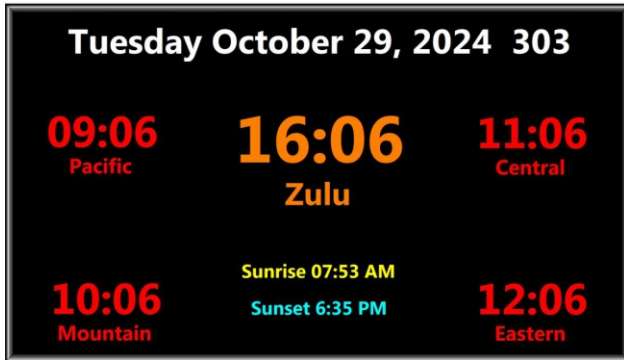

HD22X1C19

Standard Font