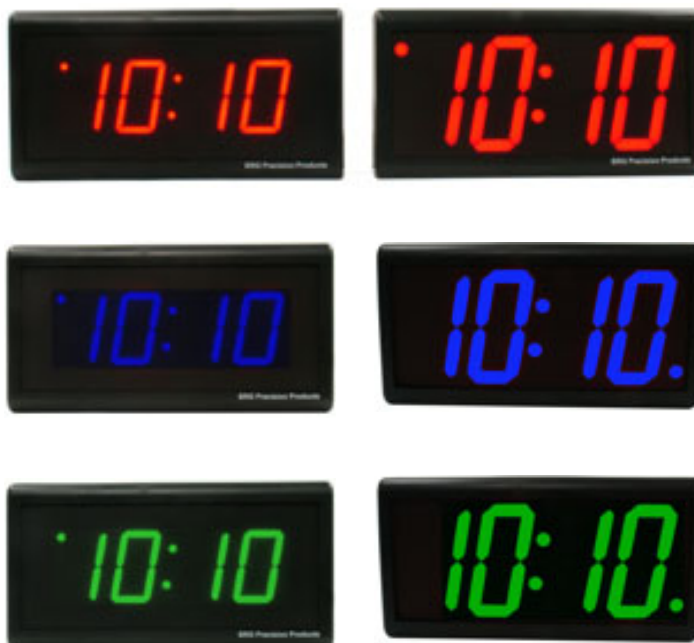

## Factory Synchronized Digital Wall Clocks

Stand Alone Clocks with incredible accuracy. No need for a master clock, Ethernet connection, GPS or CDMA Receiver. Simply plug it in and it is accurate to 1 second in 20 years.

### Highlights

- Accurate to 1 second in 20 years (2 ppb)
- Factory synchronized with the Atomic Clock
- No expensive master clock required
- Automatic Daylight Savings change (if enabled)
- Automatic leap second correction (if enabled)
- Supports all world time display rules
- Ideal replacement for wired synchronized clock systems
- Factory configured, no further configuration required
- No GPS, network connection, sync wire or radio required to receive time
- Easy installation
- Low Maintenance
- No FCC license required
- Available in:
  - 2.5" & 4.0" bar segment LED digit height
  - 4 & 6 digit configurations
  - Red, Blue or Green LEDs
  - Double sided configurations with ceiling or wall mounting brackets
- Energy efficient: 800 mA @ 24 VAC or VDC
- Assembled in the U.S.A.
- Patents Pending

### 4 Digits Clocks

### Specifications

Time Base:	Oven Controlled Oscillator (OCXO) Accurate to 2 parts per billion (2 ppb)
Power Input:	100-265 VAC (50-60 Cycles)
Lens:	Shatterproof polycarbonate
Display:	12 and/or 24 hour format
Installation kit Includes:	2 - screws 2 - plastic universal anchors
Case:	ABS plastic
Color:	Black