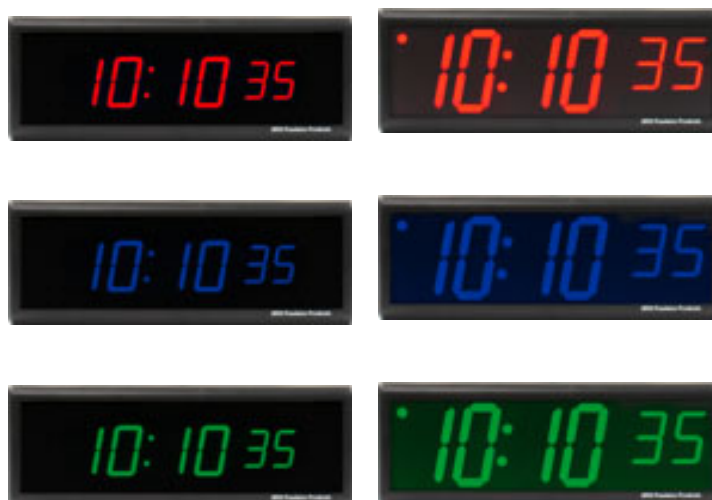

6 Digits Clocks