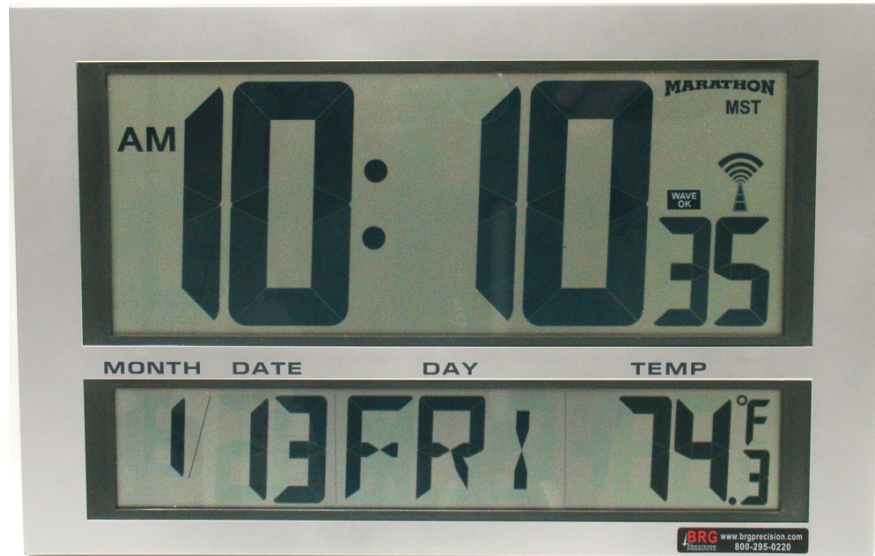

2.4 GHz Wireless Marathon Digital LCD Wall Clock

Highlights

RCMAR

- 4.5" hour and minute digits in a liquid crystal display (LCD)
- Each clock receives and retransmits DuraTime updates
- Automatic time and date adjustment after signal reception
- Calendar with day of the week display
- Hour, minute and second display
- 12 hour format (does not support 24 hour format)
- Time accuracy better than 1 second in 3000 years
- Time accuracy (Free Run) +/- 60 seconds per month
- Indoor temperature (Centigrade or Fahrenheit)
- Operates on easy to source "AA" Lithium batteries
- "Low Battery" indicator on display
- 2.4 GHz Direct Sequence, Spread Spectrum Technology
- Operates on the Industrial, Scientific and Medical band
- No FCC license required
- AES 128 bit data encryption for secure, reliable communications
- Frequent correction assures accurate time
- Internal antenna
- DuraTime clocks have sixteen times the RF power of competing systems
- FCC part 15.247 certified, CE certified

2.4 GHz Wireless Digital LCD Wall Clock

Specifications

Time Base:	Quartz
Power Input:	3 "C" batteries
Power Output:	20 dBm (100mW)
Operating Frequency:	2.4 GHz Direct Sequence, Spread Spectrum
Radio Band:	Industrial, Scientific and Medical (ISM)
Clock Operating Temperature:	32°F to 109°F (0°C to 43°C)
Temperature Measuring range:	32°F to 109°F (0°C to 43°C)
Temperature Resolution:	0.1°F (0.1°C)
Compliance:	FCC Part 15.247
Crystal:	Shatterproof polycarbonate
Data Encryption:	AES 128 Bit
Display:	12 or 24 hour format
Installation kit Includes:	1 - screw and universal anchor
Case Dimensions:	10.63"H x 16.5" W x 1.75" D (270mm x 419mm x 44.4 mm)
Case:	ABS plastic
Color:	Silver