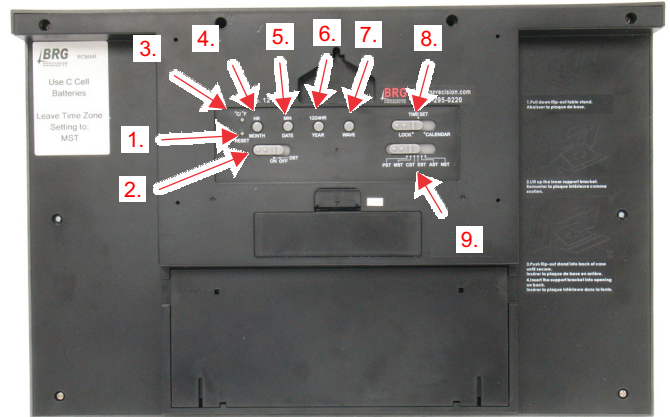

2.4 GHz Wireless Digital LCD Wall Clock

Specifications

Time Base:	Quartz
Power Input:	3 "C" batteries
Power Output:	20 dBm (100mW)
Operating Frequency:	2.4 GHz Direct Sequence, Spread Spectrum
Radio Band:	Industrial, Scientific and Medical (ISM)
Clock Operating Temperature:	32°F to 109°F (0°C to 43°C)
Temperature Measuring range:	32°F to 109°F (0°C to 43°C)
Temperature Resolution:	0.1°F (0.1°C)
Compliance:	FCC Part 15.247
Crystal:	Shatterproof polycarbonate
Data Encryption:	AES 128 Bit
Display:	12 or 24 hour format
Installation kit Includes:	1 - screw and universal anchor
Case Dimensions:	10.63"H x 16.5" W x 1.75" D (270mm x 419mm x 44.4 mm)
Case:	ABS plastic
Color:	Silver

Controls

1. RESET button
2. DST ON/OFF switch (always set to the off position)
3. °F/°C button
4. HOUR / MONTH button
5. MINUTE / DATE button
6. 12HR / 24HR / YEAR button
7. WAVE Button (manually enables time reception)
8. LOCK / TIME SET / CALENDAR switch
9. PST / MST / CST / EST / AST / NST Time zone switch (Set to MST to display local time)