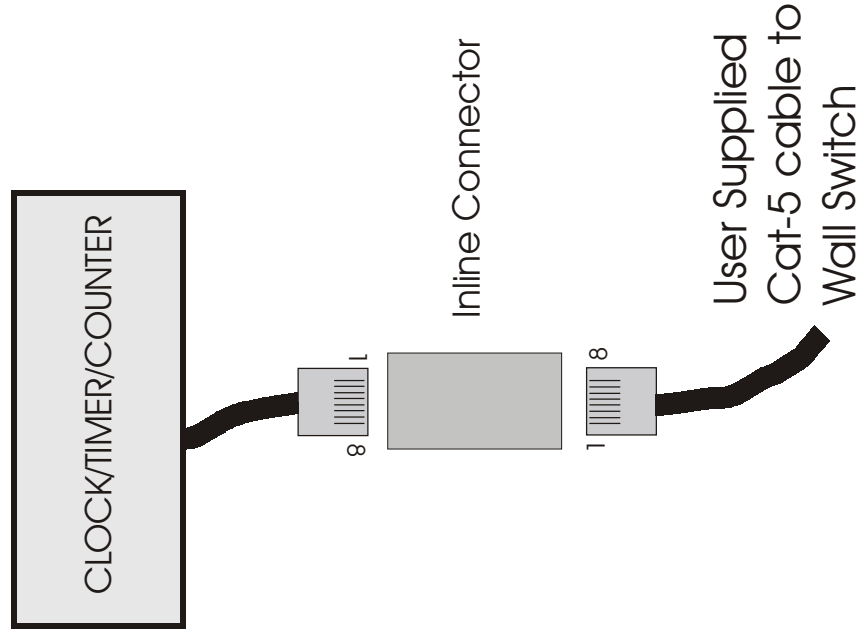

Four and Eight Button Wall Switch Wiring Diagram

Clock/Timer/Counter with Wall Switch Connector

Clock/Timer/Counter Wall Switch Side View