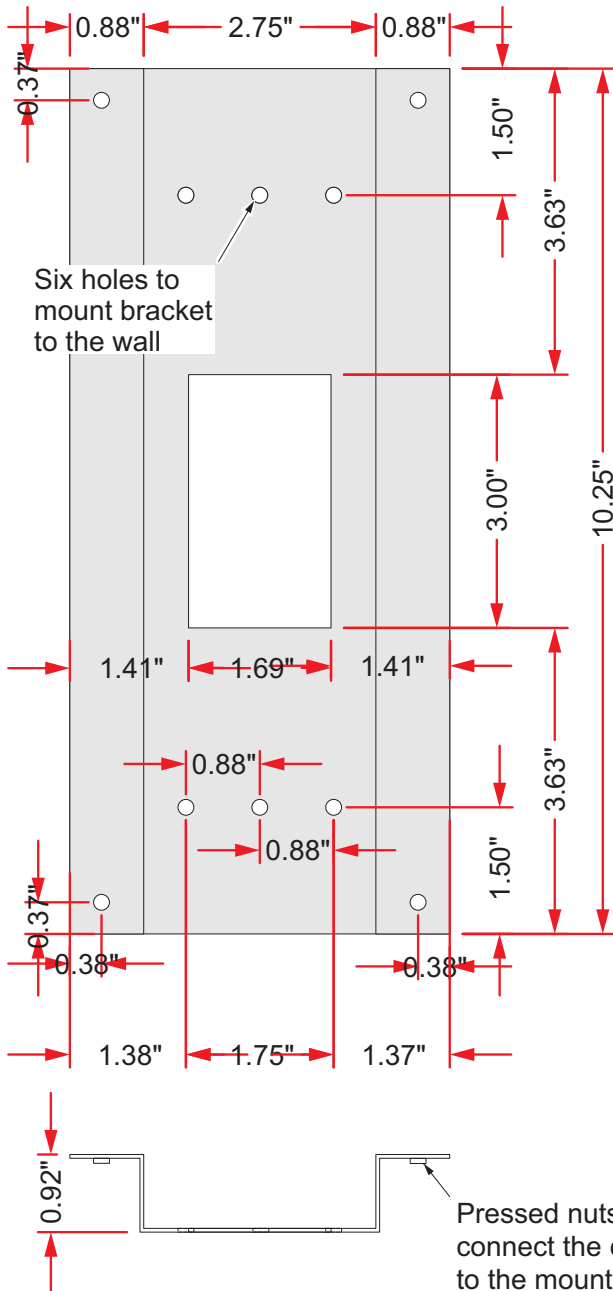

4 Digit Single Sided Digital Clocks

- 2.5" Digits
- 4.0" Digits

6 Digit Single Sided Digital Clocks

- 2.5" Digits
- 4.0" Digits

4 & 6 Digit Double Sided Digital Clocks

- 2.5" Digits
- 4.0" Digits
- Ceiling or Wall Mount

Double Sided Mounting Plate

Photo shows the clock on the left without the mounting screws and the clock on the right with the mounting screws connected to the mounting plate.

Clock on left shows the mounting bracket attached to the clock. Clock on right shows the clock separate from the mounting bracket.