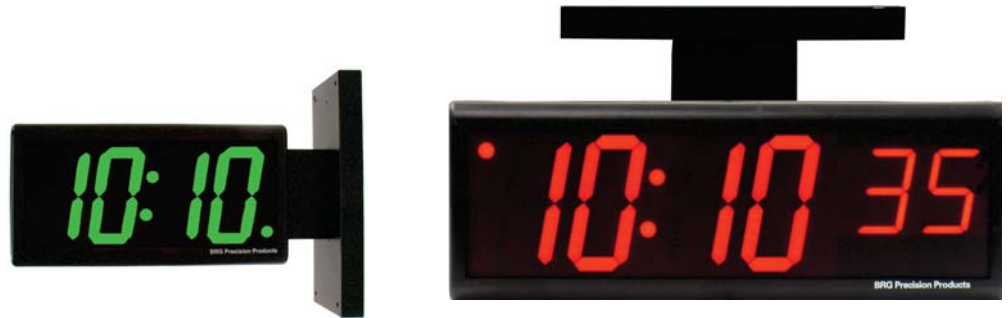

4 Digit Single Sided Digital Clocks

- 2.5" Digits
- 4.0" Digits

6 Digit Single Sided Digital Clocks

- 2.5" Digits
- 4.0" Digits

4 & 6 Digit Double Sided Digital Clocks

- 2.5" Digits
- 4.0" Digits
- Ceiling or Wall Mount

Double Sided Mounting Plate

Photo shows the clock on the left without the mounting screws and the clock on the right with the mounting screws connected to the mounting plate.

Clock on left shows the mounting bracket attached to the clock. Clock on right shows the clock separate from the mounting bracket.