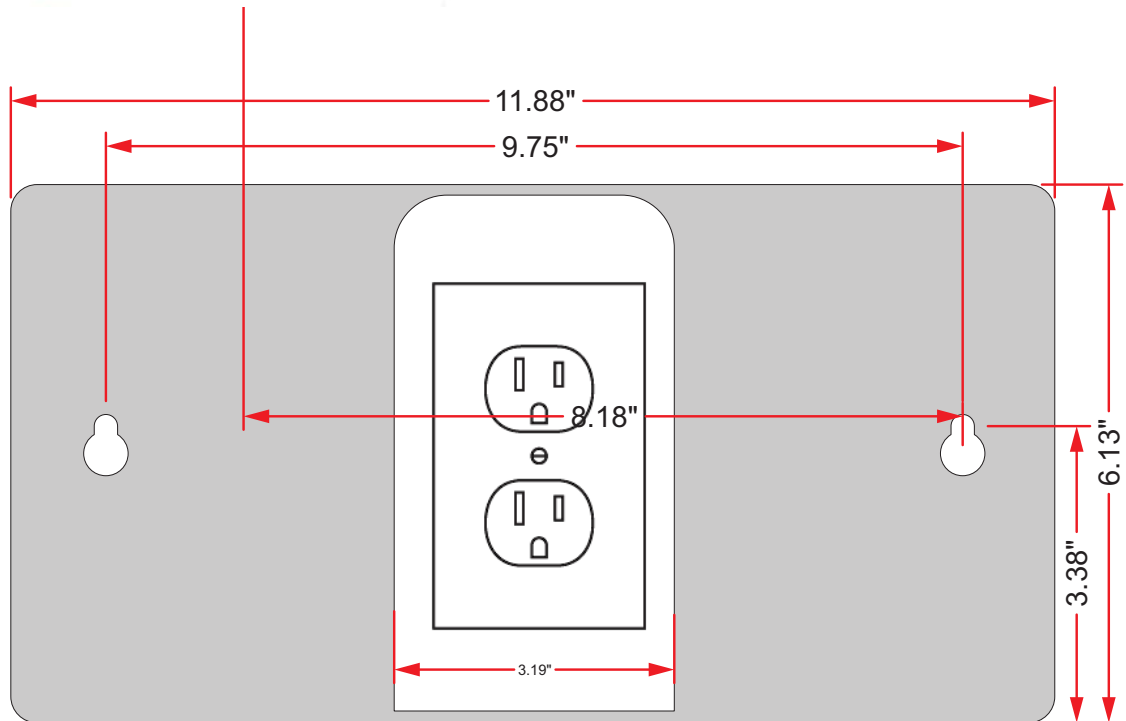

4 Digit Single Sided Digital Clocks

- 2.5" Digits
- 4.0" Digits

6 Digit Single Sided Digital Clocks

- 2.5" Digits
- 4.0" Digits

4 & 6 Digit Double Sided Digital Clocks

- 2.5" Digits
- 4.0" Digits
- Ceiling or Wall Mount

Double Sided Mounting Plate

Photo shows the clock on the left without the mounting screws and the clock on the right with the mounting screws connected to the mounting plate.

Clock on left shows the mounting bracket attached to the clock. Clock on right shows the clock separate from the mounting bracket.