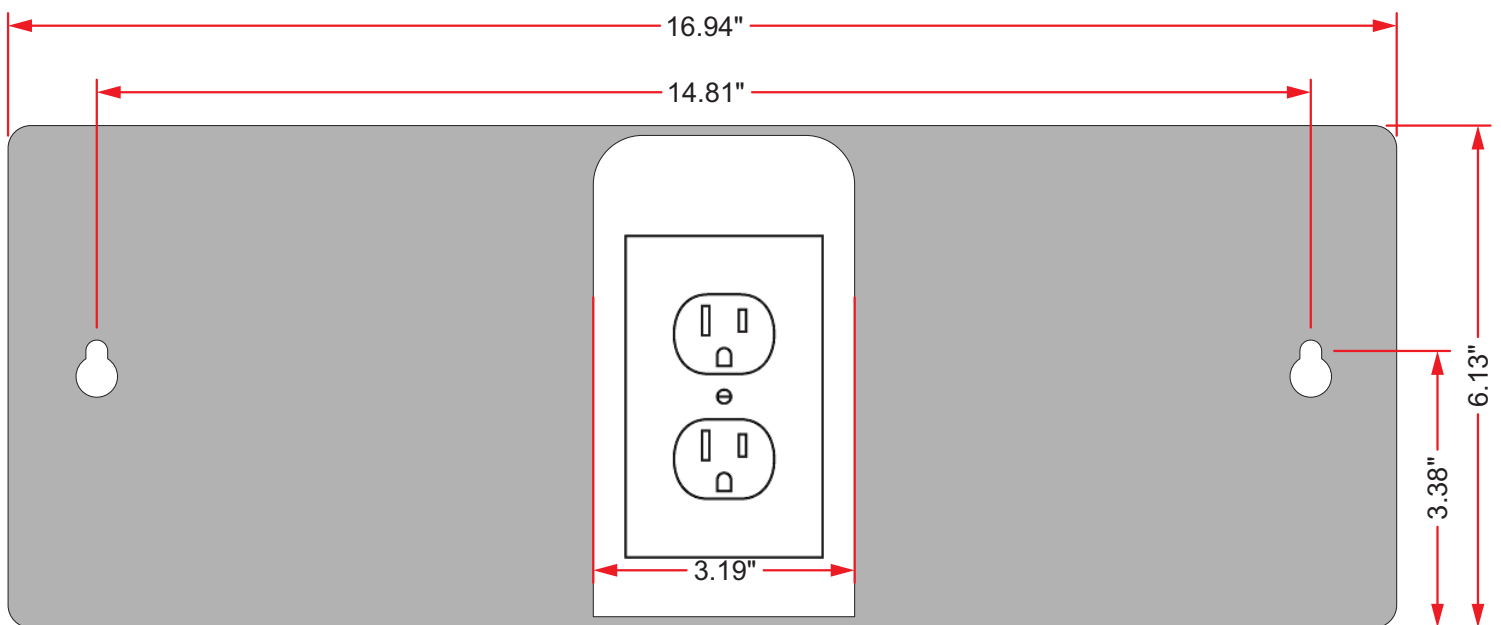

4 Digit Single Sided Digital Clocks

- 2.5" Digits
- 4.0" Digits

6 Digit Single Sided Digital Clocks

- 2.5" Digits
- 4.0" Digits

4 & 6 Digit Double Sided Digital Clocks

- 2.5" Digits
- 4.0" Digits
- Ceiling or Wall Mount

Double Sided Mounting Plate

Photo shows the clock on the left without the mounting screws and the clock on the right with the mounting screws connected to the mounting plate.

Clock on left shows the mounting bracket attached to the clock. Clock on right shows the clock separate from the mounting bracket.