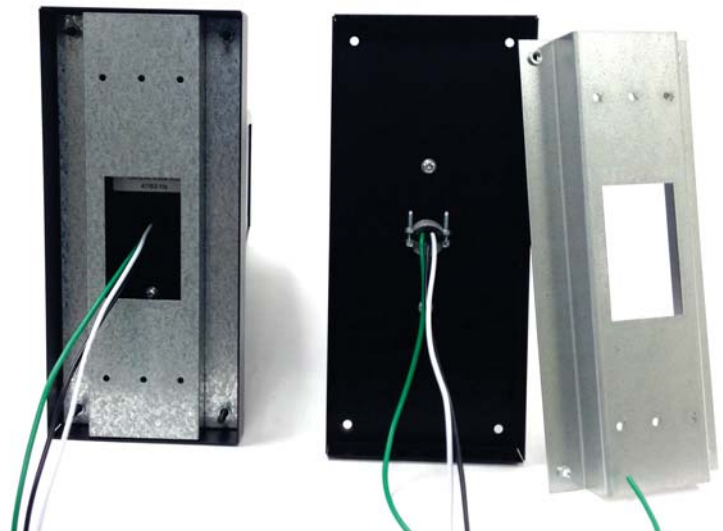

4 Digit Single Sided Digital Clocks

- 2.5" Digits
- 4.0" Digits

6 Digit Single Sided Digital Clocks

- 2.5" Digits
- 4.0" Digits

4 & 6 Digit Double Sided Digital Clocks

- 2.5" Digits
- 4.0" Digits
- Ceiling or Wall Mount

Double Sided Mounting Plate

Photo shows the clock on the left without the mounting screws and the clock on the right with the mounting screws connected to the mounting plate.

Clock on left shows the mounting bracket attached to the clock. Clock on right shows the clock separate from the mounting bracket.