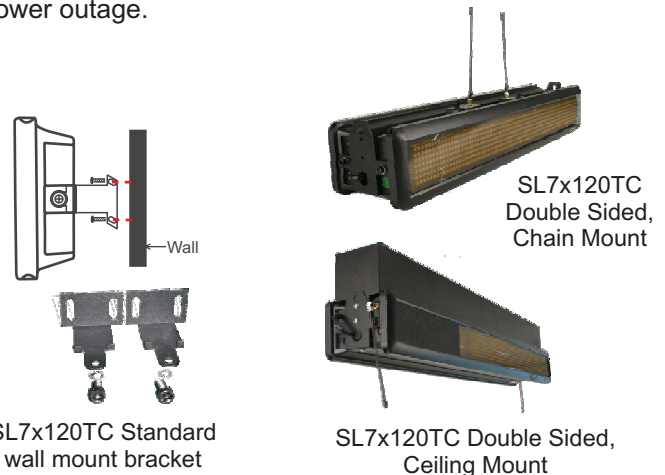

SL7x120TC Double Sided, Ceiling Mount

Moving message displays can be utilized as a digital clock or as a moving message display during emergencies.

The SL7x120TC wireless message board is an economical way to alert students and faculty in each classroom of emergencies. During an emergency, the sign changes into an alpha-numeric warning system that will display one of the pre-defined messages or the Text-to-Speech message that is typed into the BRG Wireless Control Program.

The sign acts as a synchronized clock when not being used. This keeps your entire campus on the same time. Cutting down on tardiness and people skipping out of class early.

An optional internal UPS is available for this unit giving you over 30 minutes of continuous use during a power outage.