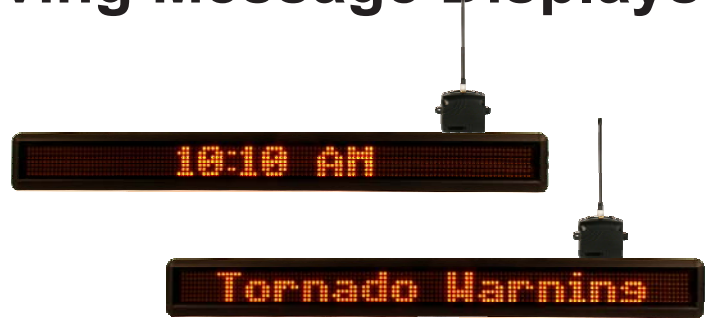

SL7x120TC Wireless Moving Message Displays

Specifications

Viewing Distance:	Up to 100 ft.
Case Dimensions:	4.25"H x 38.7"L x 1.75"D
Display Dimensions:	2.62"H x 37.0"L
Display Weight:	9.7lbs.
Display Array:	120 Columns x 7 Rows
Display Memory:	512 Bytes
Pixel Size:	.3"
Pixel (LED) Color:	8 colors & 3 rainbow effects
Center-to-center Pixel Spacing (pitch):	.3"
Character Size:	2.1"
Character Array:	20 Characters
Memory Retention:	10 years
Message Capacity:	16 emergency messages
Message Operating Modes:	25 consisting of: Auto, Flash, Hold, Interlock, Roll (6 directions), Rotate, Slide, Snow, Sparkle, Spray, Star Burst, Switch, Twinkle, Wipe (6 directions) or Cycle Color. (Roll Left is default for emergency messages)
Receiver:	BRG UHF
Receiver Dimensions:	3.75"W x 2.87"H x 1.25"D
Zoning:	Yes. Determined by receiver
Clock:	Yes. 12 or 24 hour format
Display Power:	110 VAC
Power Consumption:	32 Watts
Maximum Power	
Cord Length:	10 ft.
Case Material:	Extruded Aluminum
Limited Warranty:	One-year parts and labor, factory servicing
Operating Temperature:	32 to 120 F
Humidity Range:	0% to 95% non-condensing
Mounting:	Hardware to accommodate wall mounting

Options

UPS Battery Backup:	Internal to display
UPS Run Time:	30+ minutes continuous
Double Sided Mounts:	Rigid Ceiling Mount or Chain Mount

Moving message displays can be utilized as a digital clock or as a moving message display during emergencies.

The SL7x120TC wireless message board is an economical way to alert students and faculty in each classroom of emergencies. During an emergency, the sign changes into an alpha-numeric warning system that will display one of the pre-defined messages or the Text-to-Speech message that is typed into the BRG Wireless Control Program.