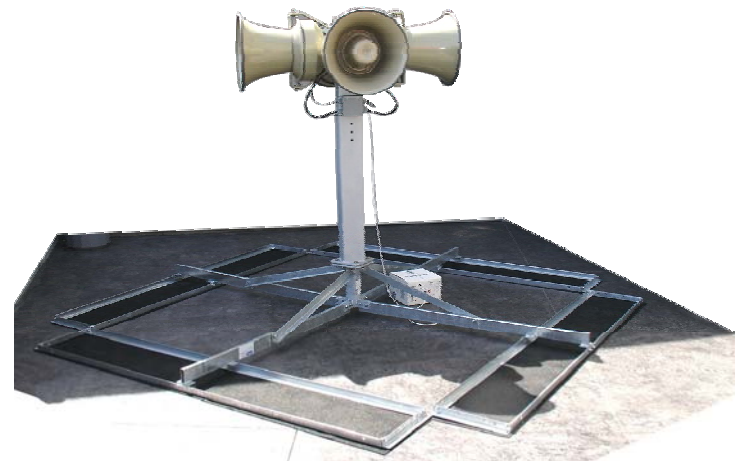

OS 108-4 - 2,400 Watt Medium Range, Roof Mount, Extended UPS

OS 108-4

System includes the following items:

- MA 2400 amplifier with UHF radio
- Four OS 400 (600 Watt) outdoor horn speakers
- Aluminum equipment cabinet with strap mounting brackets
- Non-penetrating roof mount
- Inverter/Charger with 100Ah backup battery UPS
- Antenna, speaker wire, connectors & miscellaneous parts

MA-2400

- UHF receiver
- 2400 Watt amplifier
- Double cooling fan
- 110/220 Volt switchable
- Circuit protection indicator
- A/B speaker selection switches
- Unbalanced RCA inputs
- Channel A & B speaker outputs
- Dimensions: 19"W x 4"H x 19"D
- Rack mountable

Speaker Features:

- 90 degree sound dispersion
- 250 Hz low end cut off
- An adjustable mounting bracket
- 20" Diameter, 19" Depth
- 4 - 150 Watts speaker drivers
- Aluminum Housing
- 8 Ohm impedance
- 150 Hz to 7,000 Hz frequency response

Our 600 Watt long range outdoor speakers feature a 20" weatherproof projection horn and 4 - 150 Watt RMS universal drivers. It offers frequency response of 150 to 7,000 Hz at 65 ohm impedance and delivers up to 130 dB at 10 feet.