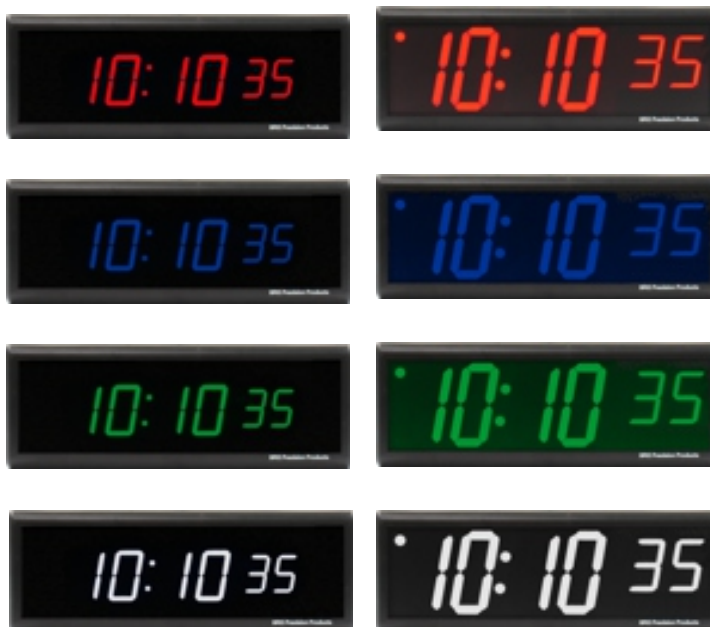

Factory Synchronized Digital Wall Clocks

Stand Alone Clocks with incredible accuracy. No need for a master clock, Ethernet connection, GPS or CDMA Receiver. Simply plug it in and it is accurate to 1 second in 20 years.

Highlights

- Accurate to 1 second in 20 years (2 ppb)
- Factory synchronized with the Atomic Clock
- No expensive master clock required
- Automatic Daylight Savings change (if enabled)
- Automatic leap second correction (if enabled)
- Includes 20 year backup battery that maintains the correct time during a power interruption
- Supports all world time display rules
- Ideal replacement for wired synchronized clock systems
- Factory configured, no further configuration required
- No GPS, network connection, sync wire or radio required to receive time
- Automatic brightness control
- Easy installation
- Low Maintenance
- No FCC license required
- Available in:
 - 2.5" & 4.0" bar segment LED digit height
 - 4 & 6 digit configurations
 - Red, Green, Blue & White LEDs
 - Double sided configurations with ceiling or wall mounting brackets
- Energy efficient: 800 mA @ 24 VAC or VDC
- Assembled in the U.S.A.
- Patents Pending

4 Digits Clocks

6 Digits Clocks

DuraTime HP Digital Wall Clocks

Specifications

Time Base:	Oven Controlled Oscillator (OCXO) Accurate to 2 parts per billion (2 ppb)
Power Input:	100-265 VAC (50-60 Cycles)
Lens:	Shatterproof polycarbonate
Display:	12 and/or 24 hour format
Installation kit Includes:	2 - screws 2 - plastic universal anchors
Case:	ABS plastic
Color:	Black

Case Dimensions

4 Digit Single Sided:	11.57"W x 6"H x 2.25" D (298 mm x 152 mm x 57 mm)
4 Digit Double Sided:	11.57"W x 6"H x 3" D (298 mm x 152 mm x 76.2 mm)
6 Digit Single Sided:	16.88"W x 6"H x 2.25" D (429 mm x 152 mm x 57 mm)
6 Digit Double Sided:	16.88"W x 6"H x 3" D (429 mm x 152 mm x 76.2 mm)